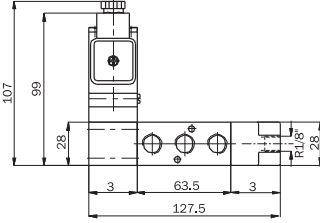

SV-1/4-5/2-B-Y-Y

SV-1/4-5/2-B-H-Y

Dik Bobinli Valf Vertical type solenoid

SV-1/4-5/2-B-B

SV-1/4-5/2-B-H

Simge / Symbol	Tip / Type	Çalışma Basıncı (bar) Operating Pressure Range (bar)	Ağırlık (g) Weight (g)
	SV-1/4-5/2-B-B	1....10	1380
	SV-1/4-5/2-B-H	1....12	1035
	SV-1/4-5/2-B-Y	3....10	680