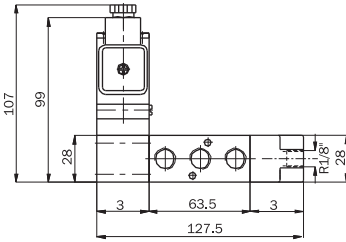

SV-1/4-5/2-B-H