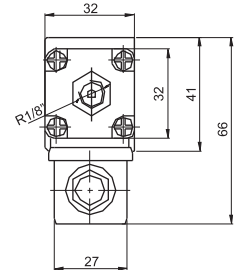

Bobin Kapağının Üstten Görünüşü
Upside view for solenoid cover