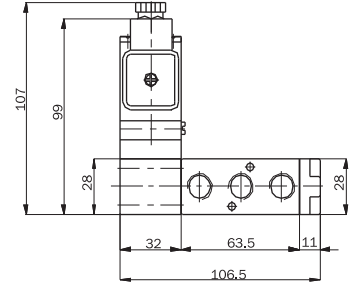

SV-1/4-5/2-B-Y